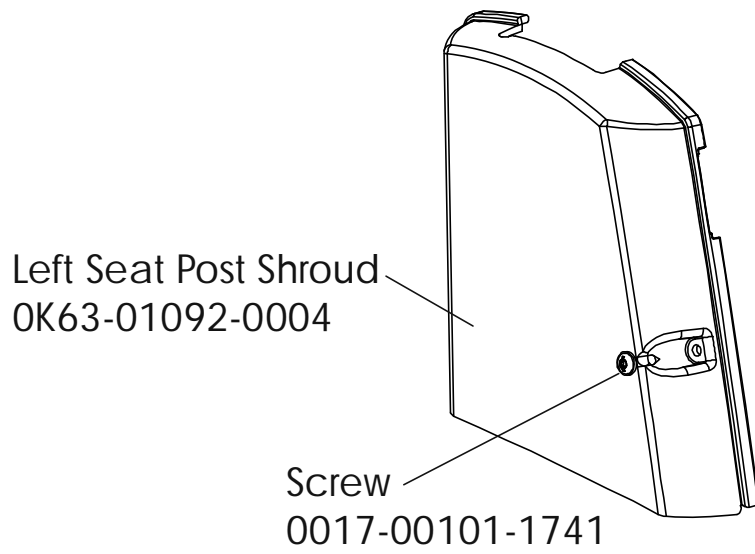

Life Cycle 93Ci
Crankshaft and Bearing

93C-0XXX-01
S/N LCB100001

Life Cycle 93Ci
Console Support Assembly
AK63-00066-0001

93C-0XXX-01
S/N LCB100001

UNLABELED PARTS

DESCRIPTION	PART NO.
NUT 10-24 HEX C ST ZN B	0017-00103-0177
WSH 281-.750-064 FL-D ST BZ B	0017-00104-0458
TRAY: ACCESSORY;STEALTH;S/C-E	OK63-01030-0001
COVER: POLAR; BTM; SILVER BULLET S/C-D	OK63-01146-0001
CBL-ASSY: JACK/HR S/C-C	AK36-00021-0003
CARD: WARRANTY; COMMERCIAL +	M051-00K20-C408
INSTR: UNPACKING +	M051-00K63-A080
INSTR: ASSY; ENG +	M051-00K63-A081
ALTERNATOR-PULLEY ASSY: MFG. B	+AK63-00093-0000
PCB/BATTEY BRKT ASSY: MFG. B	AK63-00049-0000