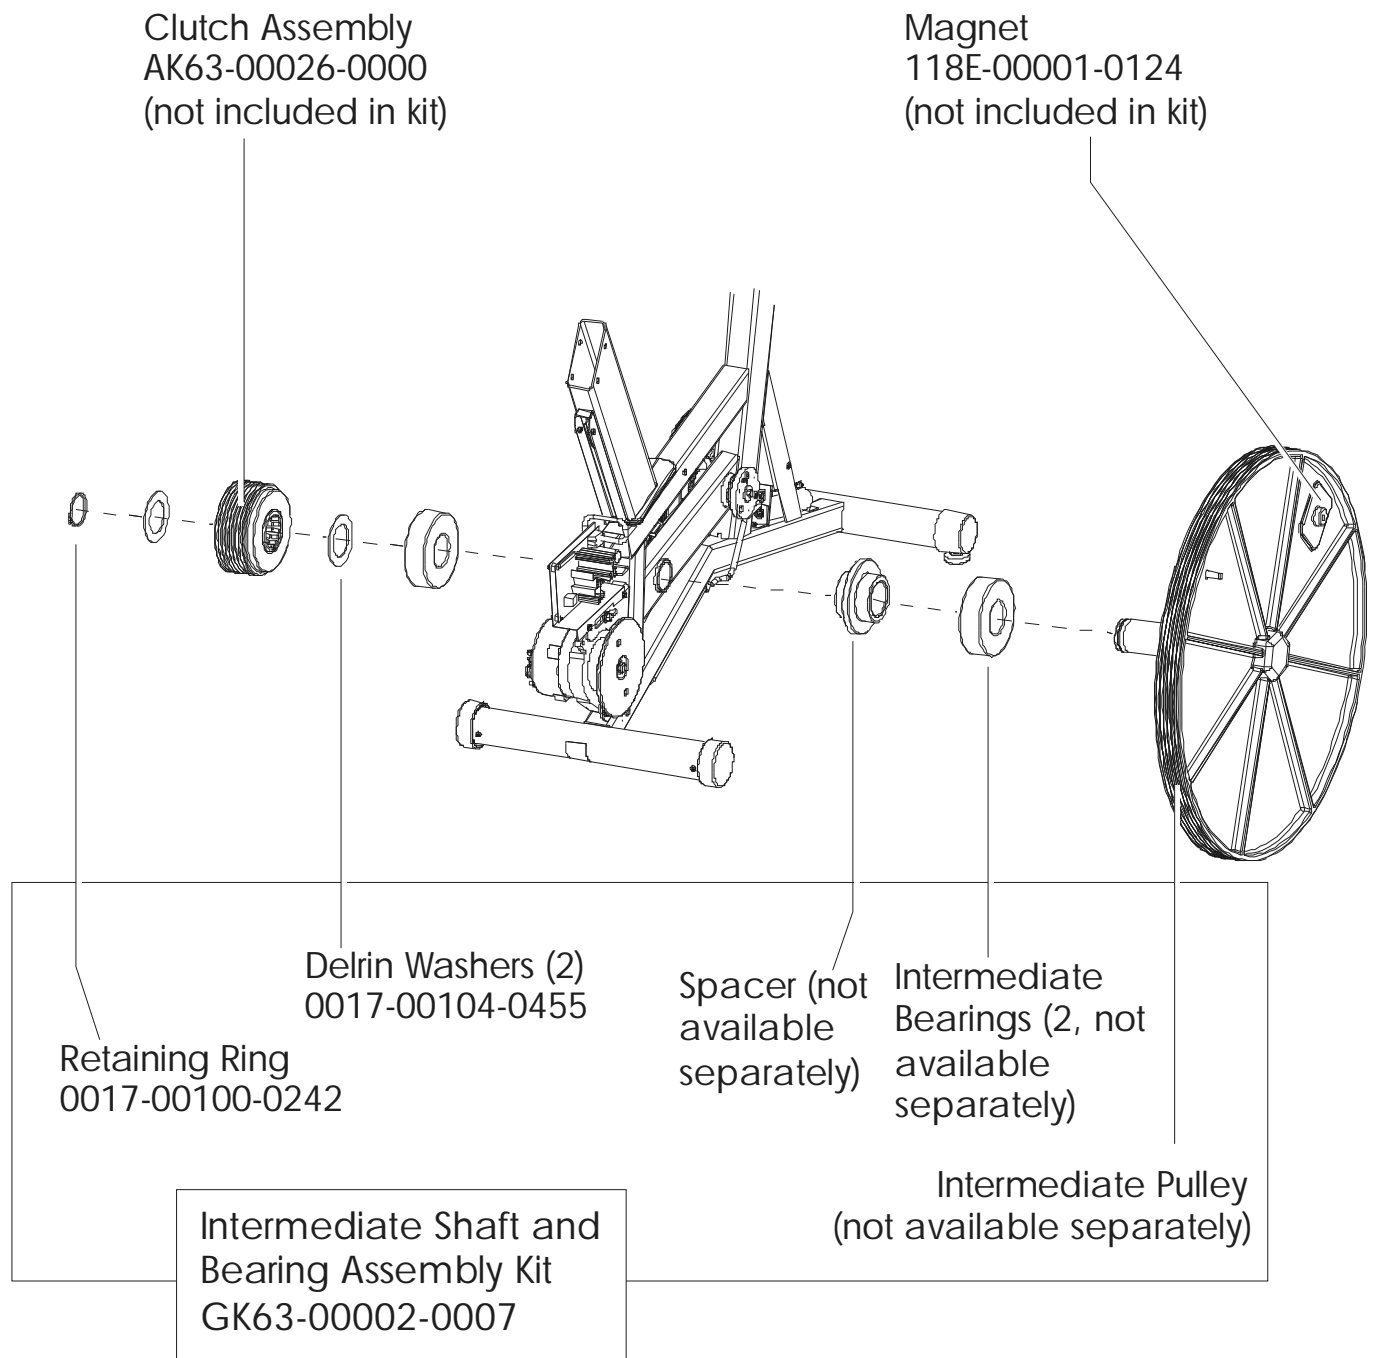

Life Cycle 93Ci
General Assembly

93C-0XXX-01
S/N LCB100001

Description	Part Number
Service Manual	M051-00K63-A069
Operators Manual	M051-00K63-A068
Network C-Safe Kit	GK63-00002-0003
Hardware Bag	GK63-00002-0044

Life Cycle 93Ci
Crankshaft and Bearing

93C-0XXX-01
S/N LCB100001

Life Cycle 93Ci
Console Support Assembly
AK63-00066-0001

93C-0XXX-01
S/N LCB100001

UNLABELED PARTS

DESCRIPTION	PART NO.
NUT 10-24 HEX C ST ZN B	0017-00103-0177
WSH 281-.750-064 FL-D ST BZ B	0017-00104-0458
TRAY: ACCESSORY;STEALTH;S/C-E	OK63-01030-0001
COVER: POLAR; BTM; SILVER BULLET S/C-D	OK63-01146-0001
CBL-ASSY: JACK/HR S/C-C	AK36-00021-0003
CARD: WARRANTY; COMMERCIAL +	M051-00K20-C408
INSTR: UNPACKING +	M051-00K63-A080
INSTR: ASSY; ENG +	M051-00K63-A081
ALTERNATOR-PULLEY ASSY: MFG. B	+AK63-00093-0000
PCB/BATTEY BRKT ASSY: MFG. B	AK63-00049-0000

Life Cycle 93Ci	93C-0XXX-01
Cables	S/N LCB100001