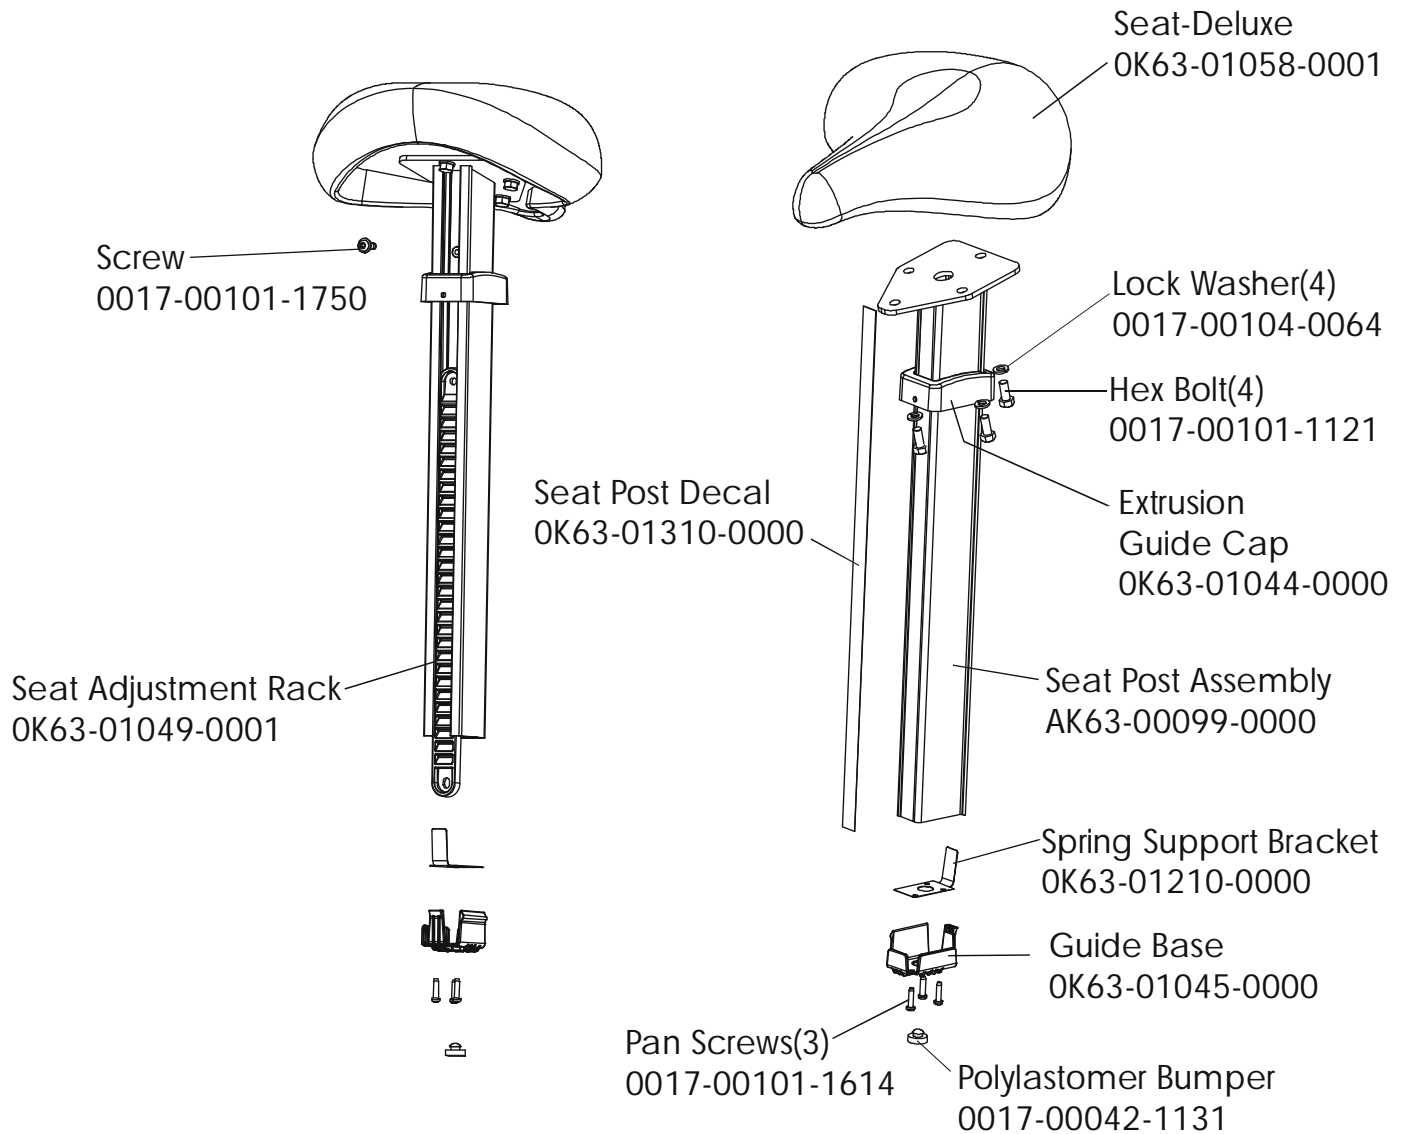

Life Cycle 93Ci
Crankshaft and Bearing

93C-0XXX-01
S/N LCB100001

Life Cycle 93Ci
Console Support Assembly
AK63-00066-0001

93C-0XXX-01
S/N LCB100001

UNLABELED PARTS

DESCRIPTION	PART NO.
NUT 10-24 HEX C ST ZN B	0017-00103-0177
WSH 281-.750-064 FL-D ST BZ B	0017-00104-0458
TRAY: ACCESSORY;STEALTH;S/C-E	OK63-01030-0001
COVER: POLAR; BTM; SILVER BULLET S/C-D	OK63-01146-0001
CBL-ASSY: JACK/HR S/C-C	AK36-00021-0003
CARD: WARRANTY; COMMERCIAL +	M051-00K20-C408
INSTR: UNPACKING +	M051-00K63-A080
INSTR: ASSY; ENG +	M051-00K63-A081
ALTERNATOR-PULLEY ASSY: MFG. B	+AK63-00093-0000
PCB/BATTEY BRKT ASSY: MFG. B	AK63-00049-0000