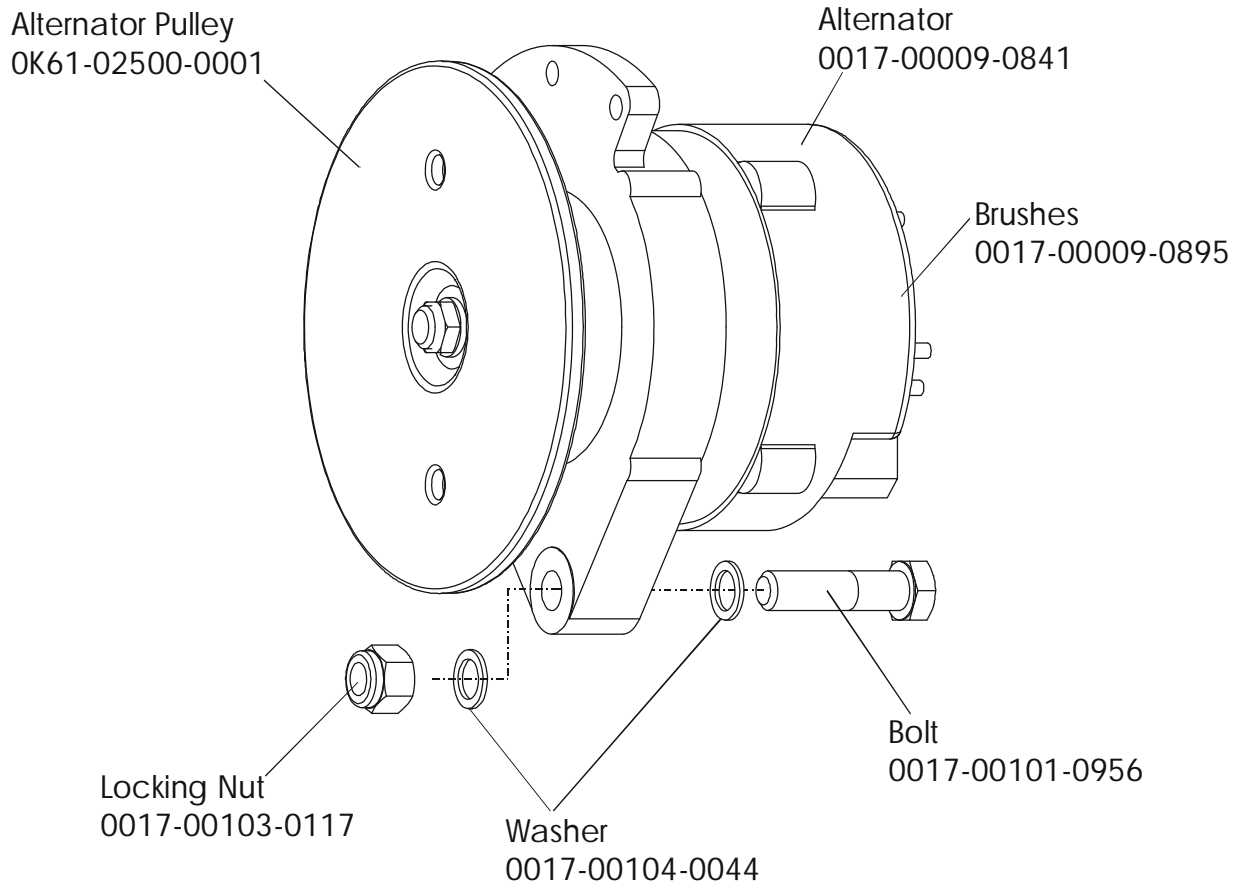

Life Cycle 93Ci
General Assembly

93C-0XXX-01
S/N LCB100001

Description	Part Number
Service Manual	M051-00K63-A069
Operators Manual	M051-00K63-A068
Network C-Safe Kit	GK63-00002-0003
Hardware Bag	GK63-00002-0044

Life Cycle 93Ci
Crankshaft and Bearing

93C-0XXX-01
S/N LCB100001

Life Cycle 93Ci
Console Support Assembly
AK63-00066-0001

93C-0XXX-01
S/N LCB100001

UNLABELED PARTS

DESCRIPTION	PART NO.
NUT 10-24 HEX C ST ZN B	0017-00103-0177
WSH 281-.750-064 FL-D ST BZ B	0017-00104-0458
TRAY: ACCESSORY;STEALTH;S/C-E	OK63-01030-0001
COVER: POLAR; BTM; SILVER BULLET S/C-D	OK63-01146-0001
CBL-ASSY: JACK/HR S/C-C	AK36-00021-0003
CARD: WARRANTY; COMMERCIAL +	M051-00K20-C408
INSTR: UNPACKING +	M051-00K63-A080
INSTR: ASSY; ENG +	M051-00K63-A081
ALTERNATOR-PULLEY ASSY: MFG. B	+AK63-00093-0000
PCB/BATTEY BRKT ASSY: MFG. B	AK63-00049-0000

Life Cycle 93Ci	93C-0XXX-01
Cables	S/N LCB100001