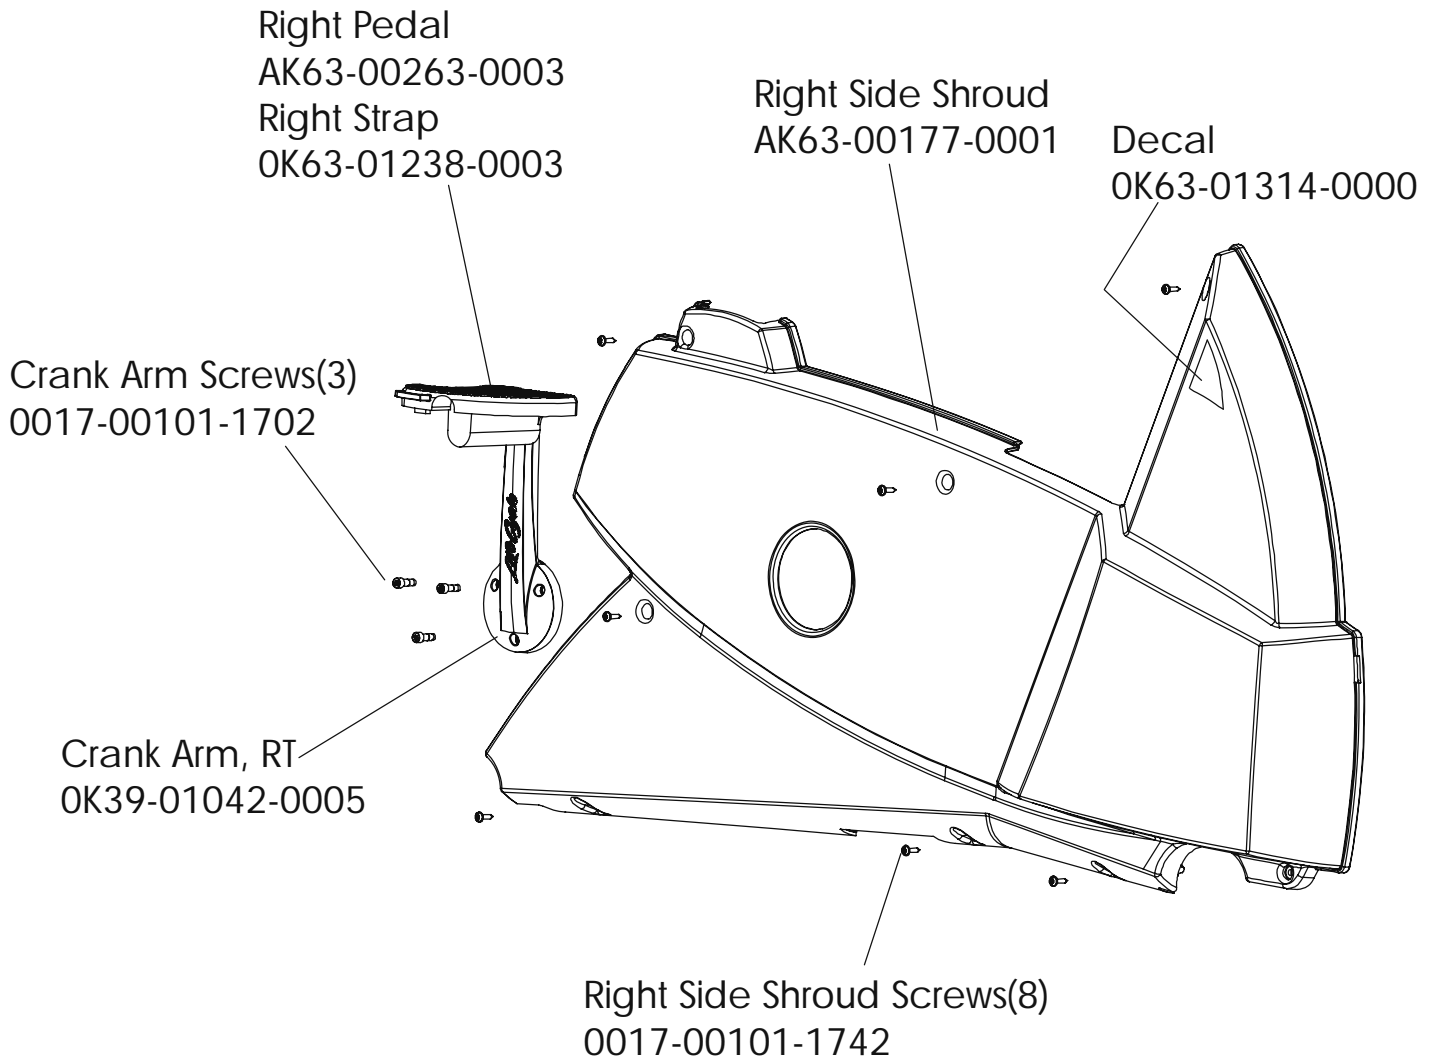

Life Cycle 93Ci
Crankshaft and Bearing

93C-0XXX-01
S/N LCB100001

Life Cycle 93Ci
Console Support Assembly
AK63-00066-0001

93C-0XXX-01
S/N LCB100001

UNLABELED PARTS

DESCRIPTION	PART NO.
NUT 10-24 HEX C ST ZN B	0017-00103-0177
WSH 281-.750-064 FL-D ST BZ B	0017-00104-0458
TRAY: ACCESSORY;STEALTH;S/C-E	OK63-01030-0001
COVER: POLAR; BTM; SILVER BULLET S/C-D	OK63-01146-0001
CBL-ASSY: JACK/HR S/C-C	AK36-00021-0003
CARD: WARRANTY; COMMERCIAL +	M051-00K20-C408
INSTR: UNPACKING +	M051-00K63-A080
INSTR: ASSY; ENG +	M051-00K63-A081
ALTERNATOR-PULLEY ASSY: MFG. B	+AK63-00093-0000
PCB/BATTEY BRKT ASSY: MFG. B	AK63-00049-0000