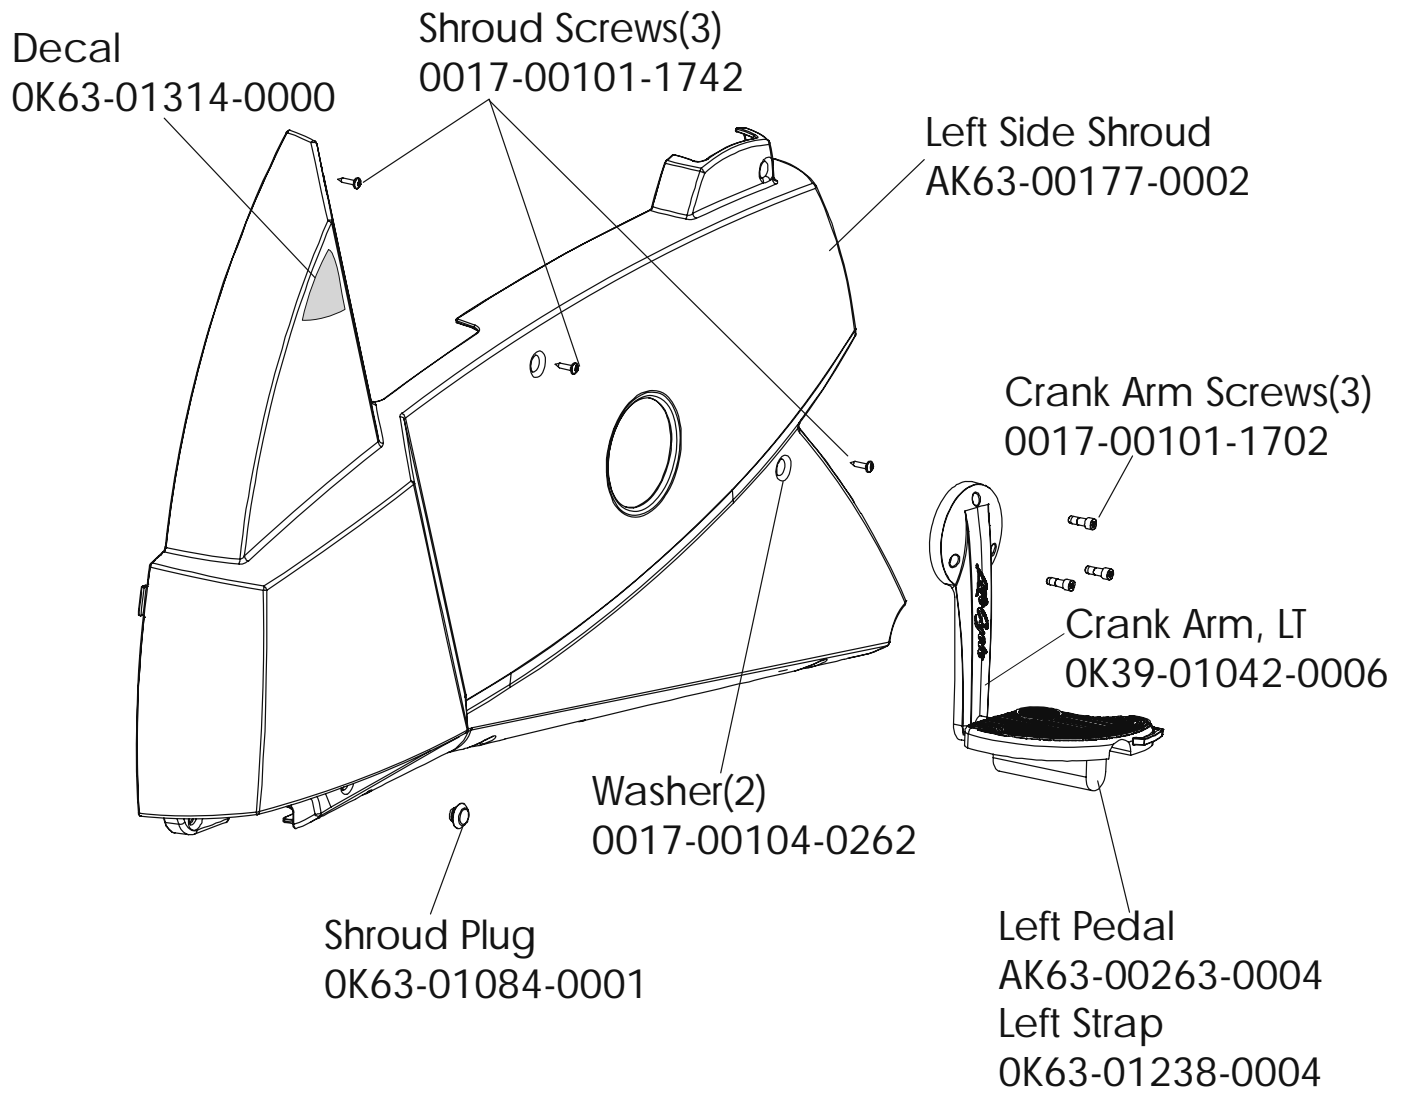

Life Cycle 93Ci
Crankshaft and Bearing

93C-0XXX-01
S/N LCB100001

Life Cycle 93Ci
Console Support Assembly
AK63-00066-0001

93C-0XXX-01
S/N LCB100001

UNLABELED PARTS

DESCRIPTION	PART NO.
NUT 10-24 HEX C ST ZN B	0017-00103-0177
WSH 281-.750-064 FL-D ST BZ B	0017-00104-0458
TRAY: ACCESSORY;STEALTH;S/C-E	OK63-01030-0001
COVER: POLAR; BTM; SILVER BULLET S/C-D	OK63-01146-0001
CBL-ASSY: JACK/HR S/C-C	AK36-00021-0003
CARD: WARRANTY; COMMERCIAL +	M051-00K20-C408
INSTR: UNPACKING +	M051-00K63-A080
INSTR: ASSY; ENG +	M051-00K63-A081
ALTERNATOR-PULLEY ASSY: MFG. B	+AK63-00093-0000
PCB/BATTEY BRKT ASSY: MFG. B	AK63-00049-0000