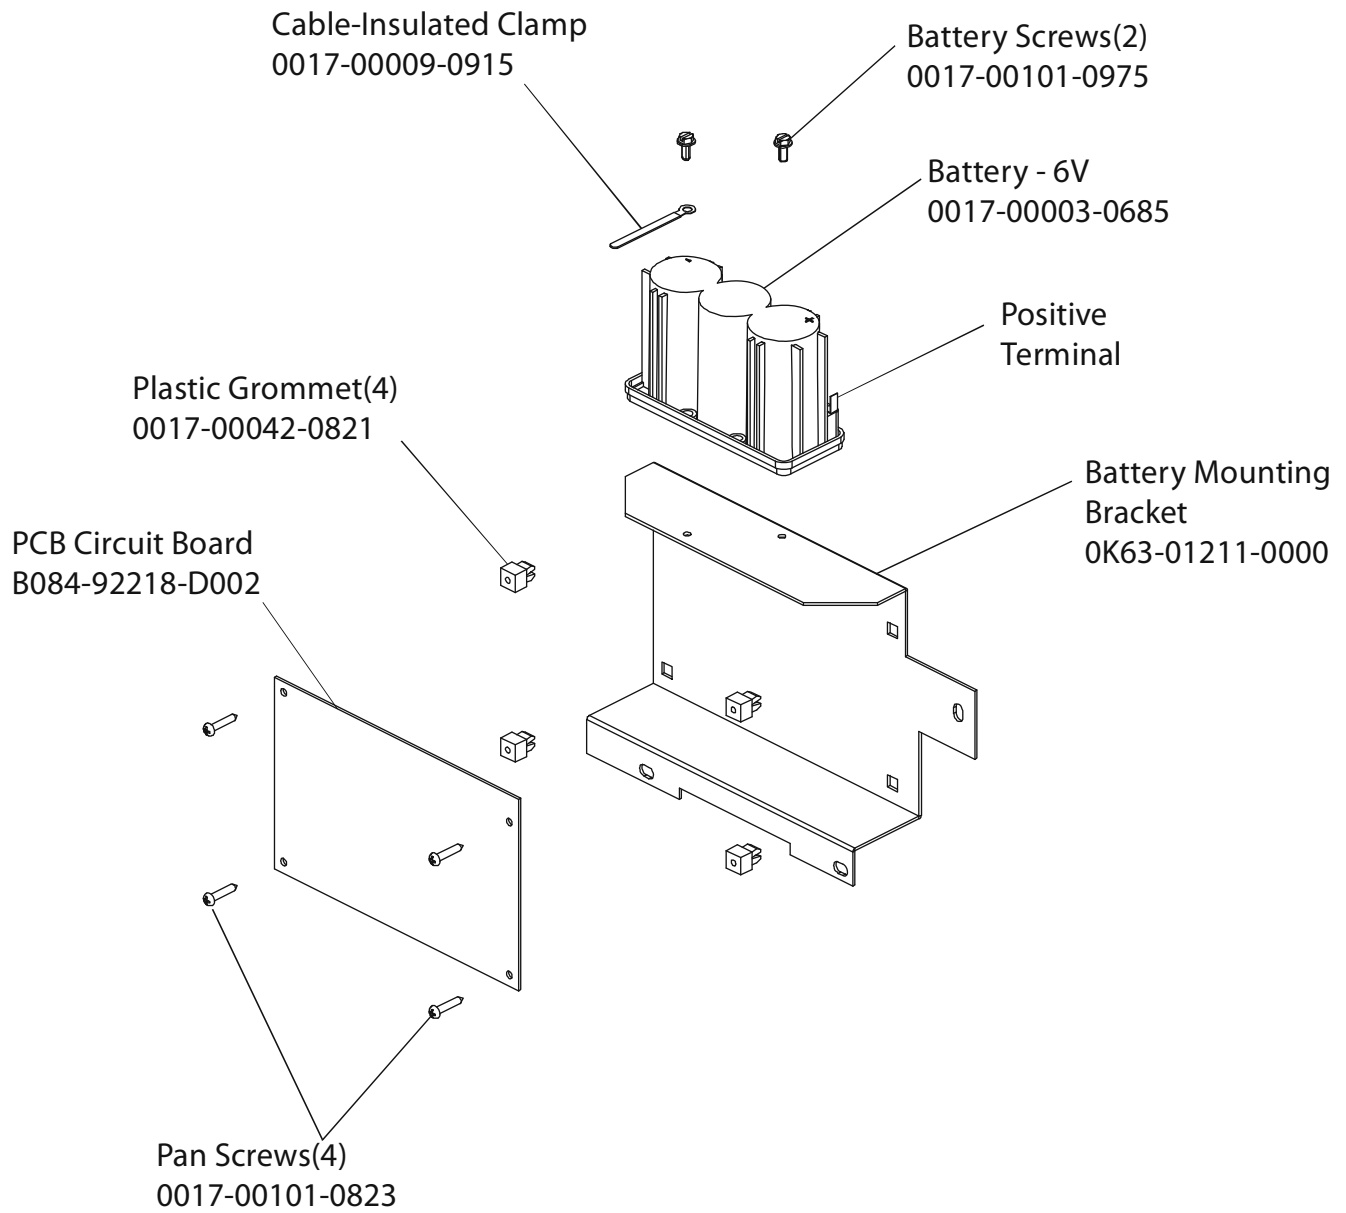

Life Cycle 93Ci
Crankshaft and Bearing

93C-0XXX-01
S/N LCB100001

Life Cycle 93Ci
Console Support Assembly
AK63-00066-0001

93C-0XXX-01
S/N LCB100001

UNLABELED PARTS

DESCRIPTION	PART NO.
NUT 10-24 HEX C ST ZN B	0017-00103-0177
WSH 281-.750-064 FL-D ST BZ B	0017-00104-0458
TRAY: ACCESSORY;STEALTH;S/C-E	OK63-01030-0001
COVER: POLAR; BTM; SILVER BULLET S/C-D	OK63-01146-0001
CBL-ASSY: JACK/HR S/C-C	AK36-00021-0003
CARD: WARRANTY; COMMERCIAL +	M051-00K20-C408
INSTR: UNPACKING +	M051-00K63-A080
INSTR: ASSY; ENG +	M051-00K63-A081
ALTERNATOR-PULLEY ASSY: MFG. B	+AK63-00093-0000
PCB/BATTEY BRKT ASSY: MFG. B	AK63-00049-0000

Life Cycle 93Ci	93C-0XXX-01
Cables	S/N LCB100001