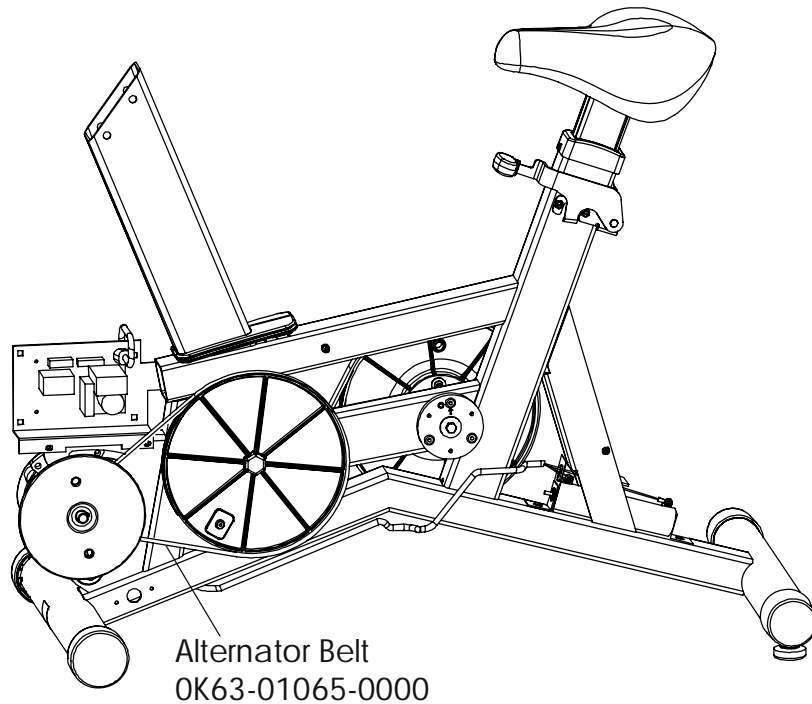

Life Cycle 93Ci
Crankshaft and Bearing

93C-0XXX-01
S/N LCB100001

Life Cycle 93Ci
Console Support Assembly
AK63-00066-0001

93C-0XXX-01
S/N LCB100001

UNLABELED PARTS

DESCRIPTION	PART NO.
NUT 10-24 HEX C ST ZN B	0017-00103-0177
WSH 281-.750-064 FL-D ST BZ B	0017-00104-0458
TRAY: ACCESSORY;STEALTH;S/C-E	OK63-01030-0001
COVER: POLAR; BTM; SILVER BULLET S/C-D	OK63-01146-0001
CBL-ASSY: JACK/HR S/C-C	AK36-00021-0003
CARD: WARRANTY; COMMERCIAL +	M051-00K20-C408
INSTR: UNPACKING +	M051-00K63-A080
INSTR: ASSY; ENG +	M051-00K63-A081
ALTERNATOR-PULLEY ASSY: MFG. B	+AK63-00093-0000
PCB/BATTEY BRKT ASSY: MFG. B	AK63-00049-0000