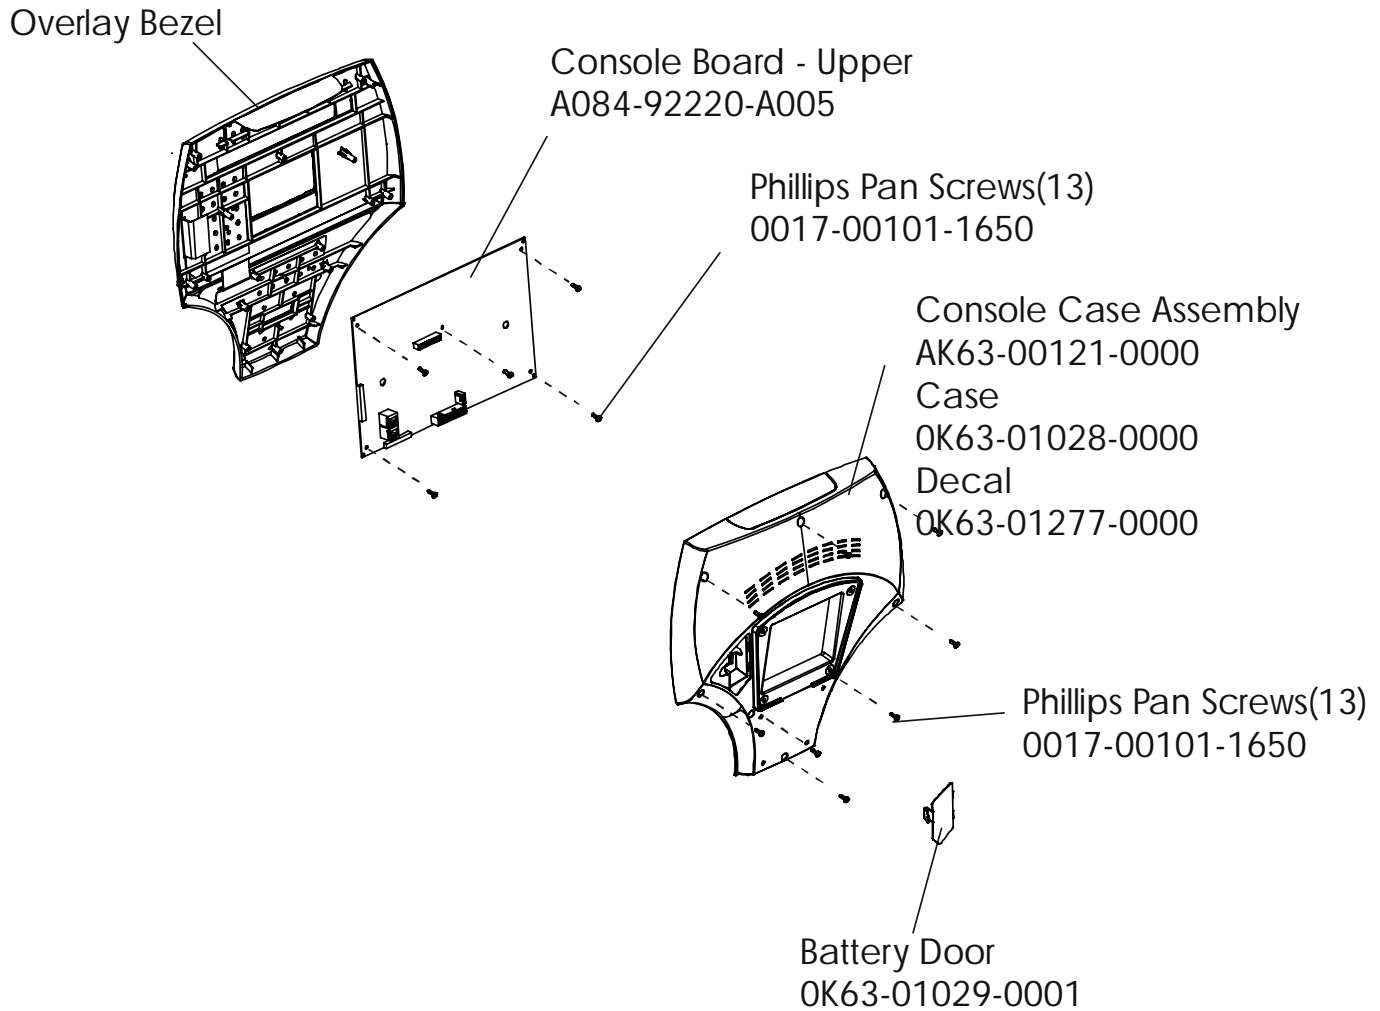

Life Cycle 93Ci
General Assembly

93C-0XXX-01
S/N LCB100001

Description	Part Number
Service Manual	M051-00K63-A069
Operators Manual	M051-00K63-A068
Network C-Safe Kit	GK63-00002-0003
Hardware Bag	GK63-00002-0044

Life Cycle 93Ci
Crankshaft and Bearing

93C-0XXX-01
S/N LCB100001

Life Cycle 93Ci
Console Support Assembly
AK63-00066-0001

93C-0XXX-01
S/N LCB100001

UNLABELED PARTS

DESCRIPTION	PART NO.
NUT 10-24 HEX C ST ZN B	0017-00103-0177
WSH 281-.750-064 FL-D ST BZ B	0017-00104-0458
TRAY: ACCESSORY;STEALTH;S/C-E	OK63-01030-0001
COVER: POLAR; BTM; SILVER BULLET S/C-D	OK63-01146-0001
CBL-ASSY: JACK/HR S/C-C	AK36-00021-0003
CARD: WARRANTY; COMMERCIAL +	M051-00K20-C408
INSTR: UNPACKING +	M051-00K63-A080
INSTR: ASSY; ENG +	M051-00K63-A081
ALTERNATOR-PULLEY ASSY: MFG. B	+AK63-00093-0000
PCB/BATTEY BRKT ASSY: MFG. B	AK63-00049-0000

Life Cycle 93Ci	93C-0XXX-01
Cables	S/N LCB100001