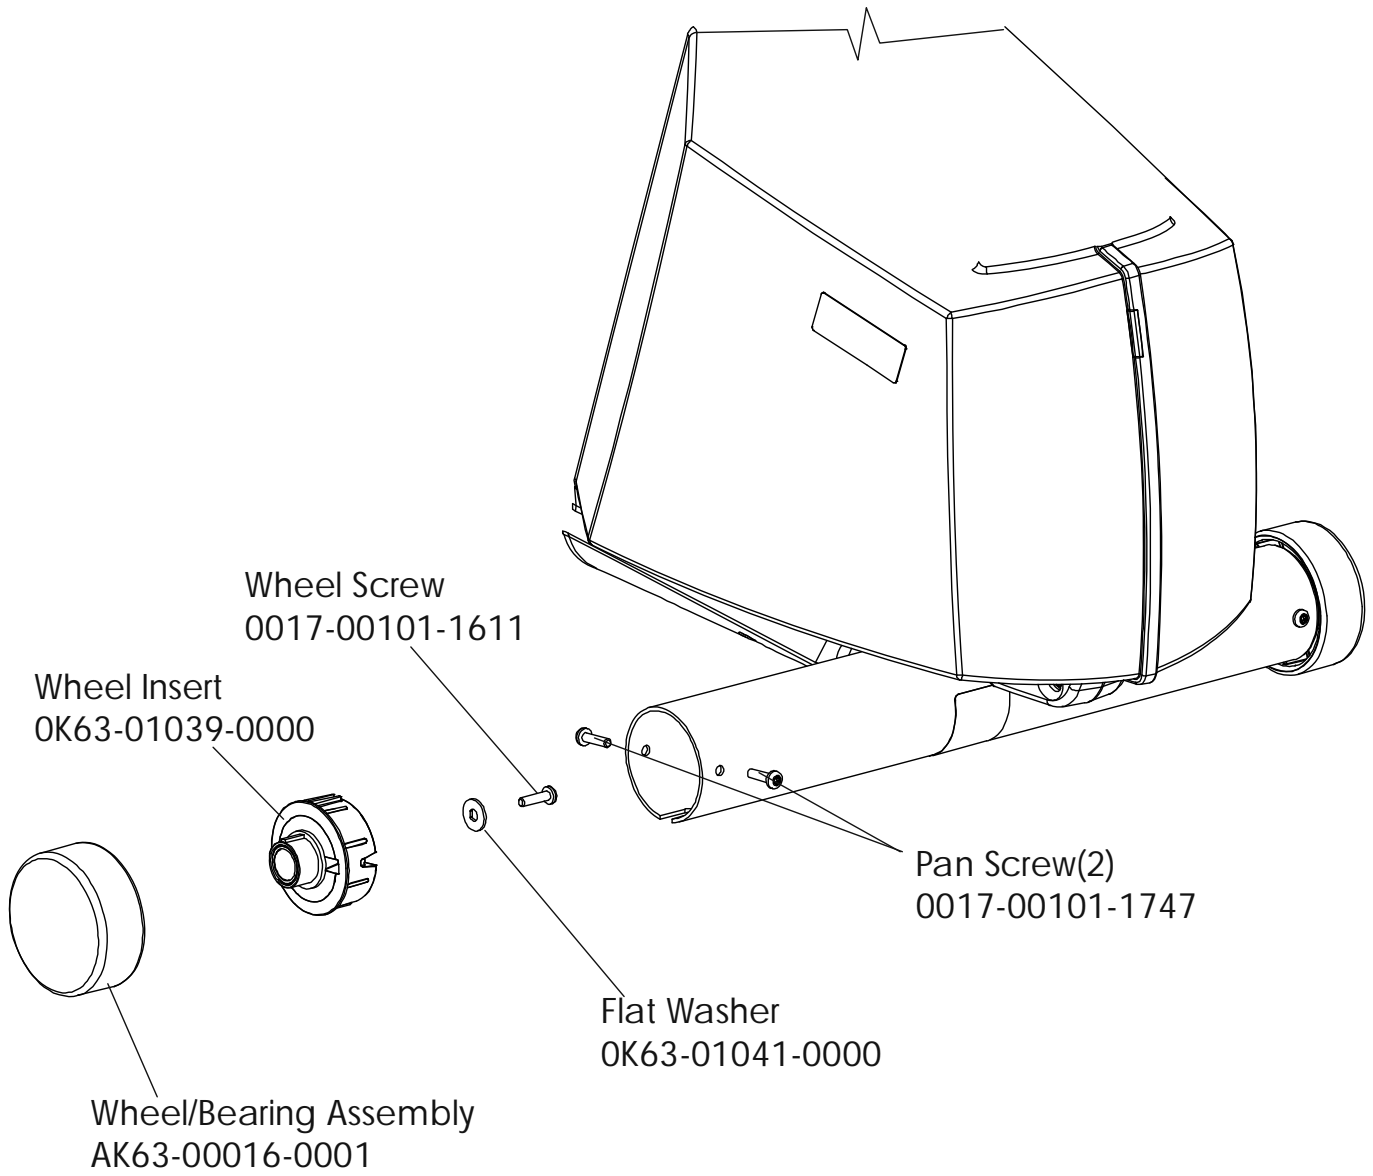

Life Cycle 93Ci
Crankshaft and Bearing

93C-0XXX-01
S/N LCB100001

Life Cycle 93Ci
Console Support Assembly
AK63-00066-0001

93C-0XXX-01
S/N LCB100001

UNLABELED PARTS

DESCRIPTION	PART NO.
NUT 10-24 HEX C ST ZN B	0017-00103-0177
WSH 281-.750-064 FL-D ST BZ B	0017-00104-0458
TRAY: ACCESSORY;STEALTH;S/C-E	OK63-01030-0001
COVER: POLAR; BTM; SILVER BULLET S/C-D	OK63-01146-0001
CBL-ASSY: JACK/HR S/C-C	AK36-00021-0003
CARD: WARRANTY; COMMERCIAL +	M051-00K20-C408
INSTR: UNPACKING +	M051-00K63-A080
INSTR: ASSY; ENG +	M051-00K63-A081
ALTERNATOR-PULLEY ASSY: MFG. B	+AK63-00093-0000
PCB/BATTEY BRKT ASSY: MFG. B	AK63-00049-0000