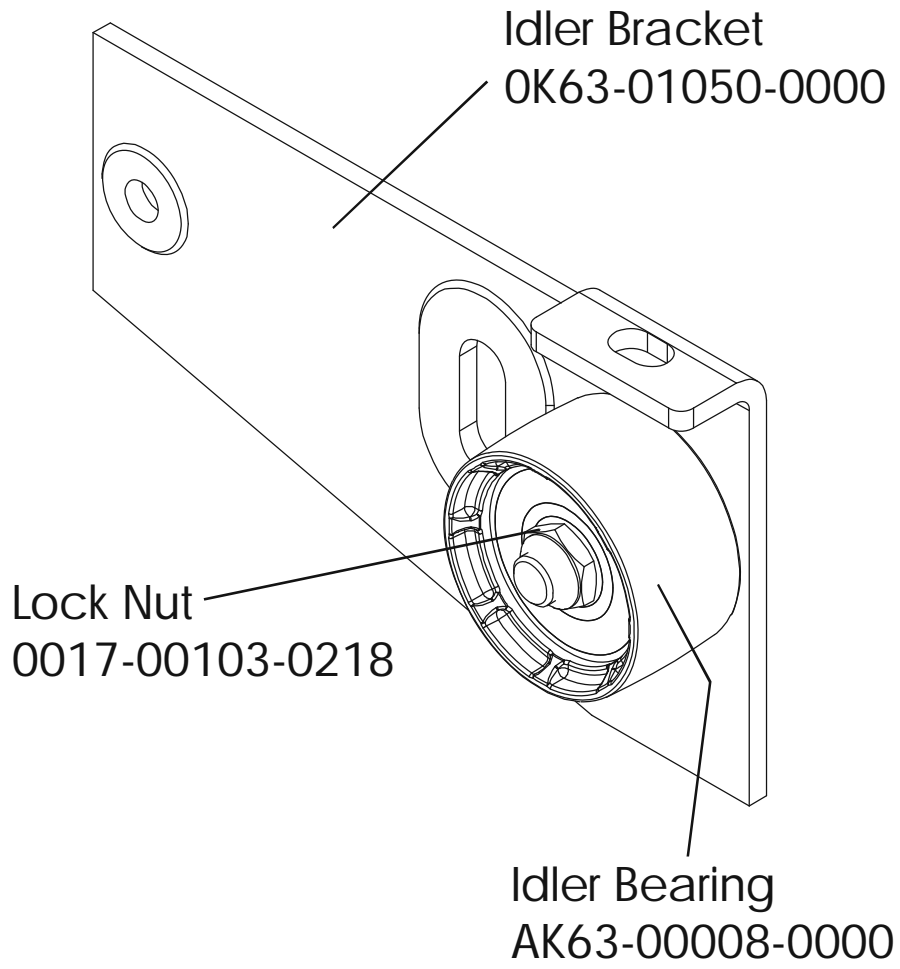

Life Cycle 93Ci
Crankshaft and Bearing

93C-0XXX-01
S/N LCB100001

Life Cycle 93Ci
Console Support Assembly
AK63-00066-0001

93C-0XXX-01
S/N LCB100001

UNLABELED PARTS

DESCRIPTION	PART NO.
NUT 10-24 HEX C ST ZN B	0017-00103-0177
WSH 281-.750-064 FL-D ST BZ B	0017-00104-0458
TRAY: ACCESSORY;STEALTH;S/C-E	OK63-01030-0001
COVER: POLAR; BTM; SILVER BULLET S/C-D	OK63-01146-0001
CBL-ASSY: JACK/HR S/C-C	AK36-00021-0003
CARD: WARRANTY; COMMERCIAL +	M051-00K20-C408
INSTR: UNPACKING +	M051-00K63-A080
INSTR: ASSY; ENG +	M051-00K63-A081
ALTERNATOR-PULLEY ASSY: MFG. B	+AK63-00093-0000
PCB/BATTEY BRKT ASSY: MFG. B	AK63-00049-0000