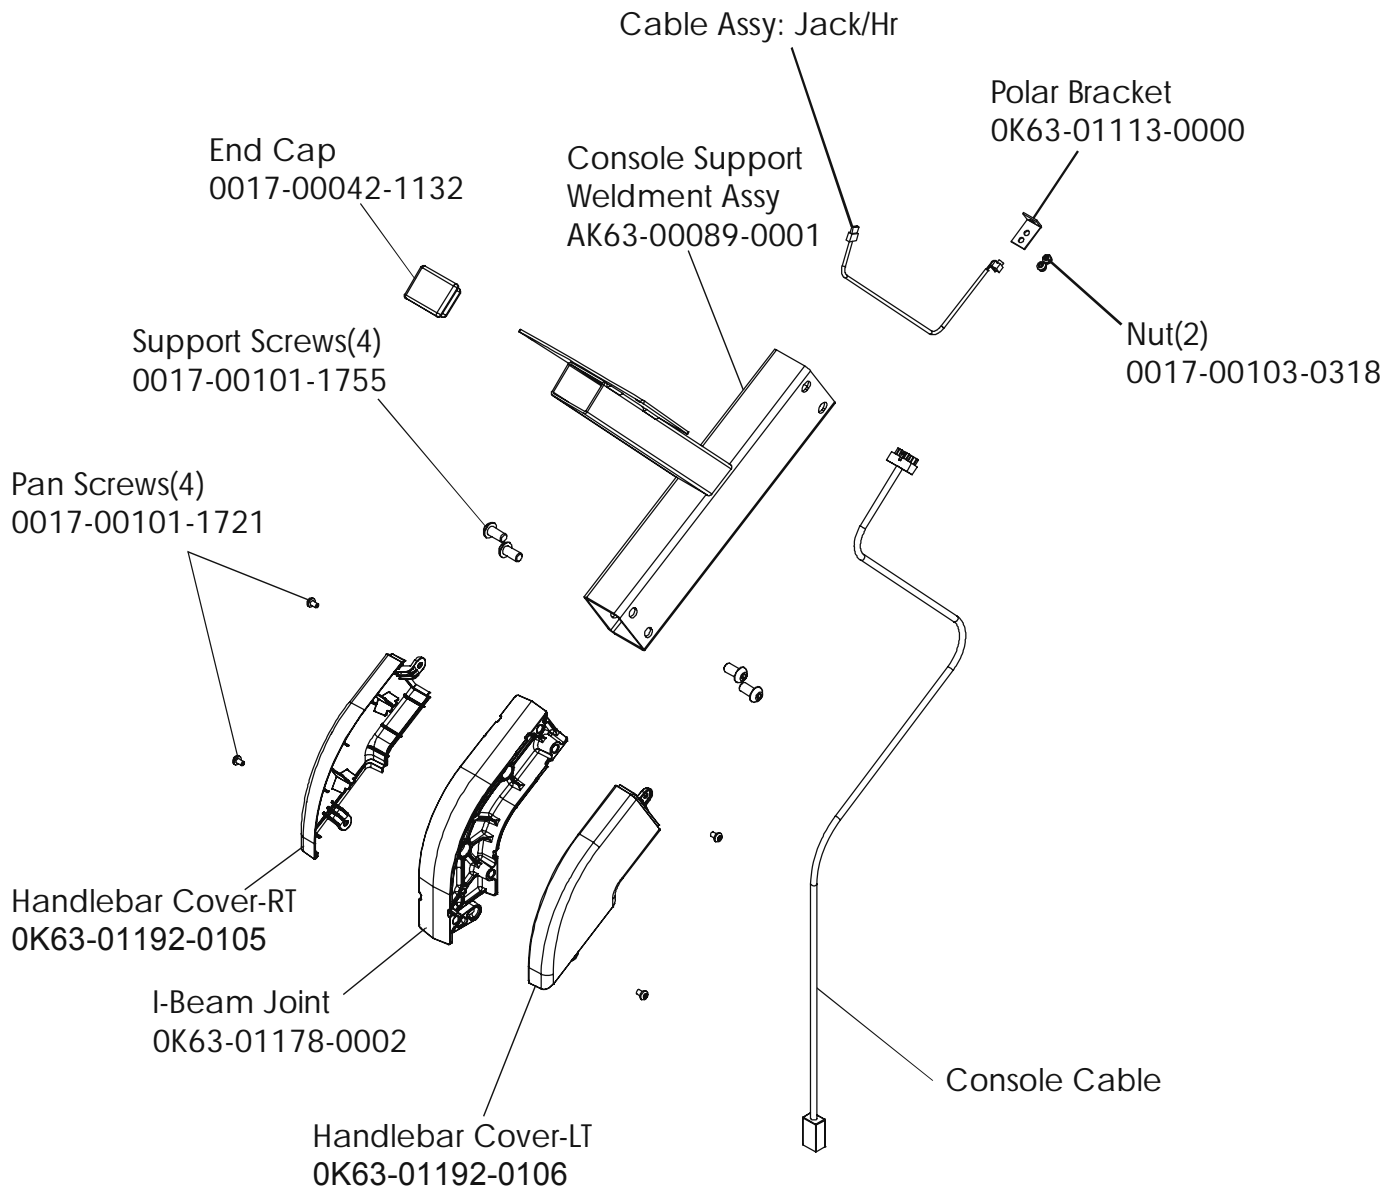

Life Cycle 93Ci
General Assembly

93C-0XXX-01
S/N LCB100001

Description	Part Number
Service Manual	M051-00K63-A069
Operators Manual	M051-00K63-A068
Network C-Safe Kit	GK63-00002-0003
Hardware Bag	GK63-00002-0044

Life Cycle 93Ci
Crankshaft and Bearing

93C-0XXX-01
S/N LCB100001

Life Cycle 93Ci
Console Support Assembly
AK63-00066-0001

93C-0XXX-01
S/N LCB100001

UNLABELED PARTS

DESCRIPTION	PART NO.
NUT 10-24 HEX C ST ZN B	0017-00103-0177
WSH 281-.750-064 FL-D ST BZ B	0017-00104-0458
TRAY: ACCESSORY;STEALTH;S/C-E	OK63-01030-0001
COVER: POLAR; BTM; SILVER BULLET S/C-D	OK63-01146-0001
CBL-ASSY: JACK/HR S/C-C	AK36-00021-0003
CARD: WARRANTY; COMMERCIAL +	M051-00K20-C408
INSTR: UNPACKING +	M051-00K63-A080
INSTR: ASSY; ENG +	M051-00K63-A081
ALTERNATOR-PULLEY ASSY: MFG. B	+AK63-00093-0000
PCB/BATTEY BRKT ASSY: MFG. B	AK63-00049-0000

Life Cycle 93Ci	93C-0XXX-01
Cables	S/N LCB100001