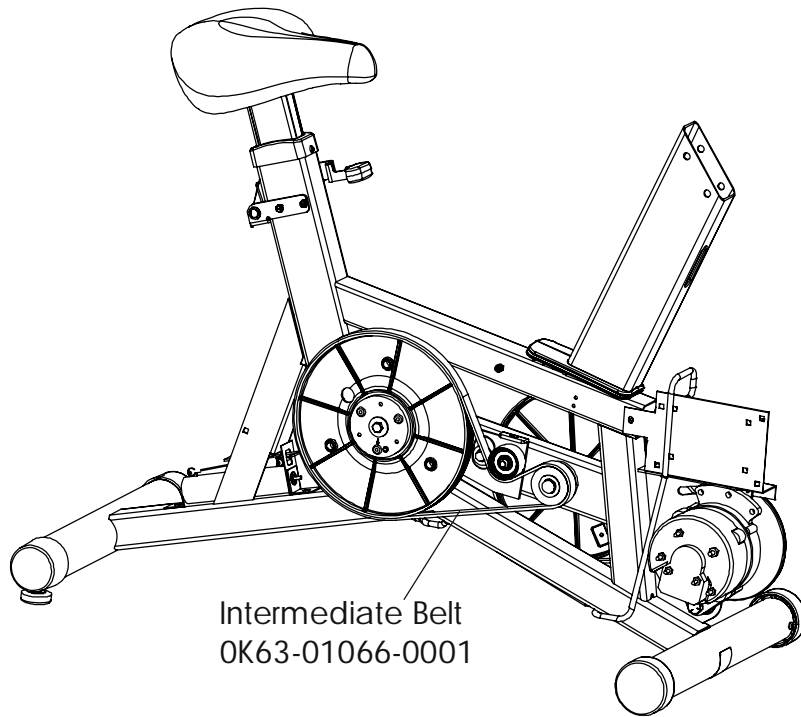

Life Cycle 93Ci
Crankshaft and Bearing

93C-0XXX-01
S/N LCB100001

Life Cycle 93Ci
Console Support Assembly
AK63-00066-0001

93C-0XXX-01
S/N LCB100001

UNLABELED PARTS

DESCRIPTION	PART NO.
NUT 10-24 HEX C ST ZN B	0017-00103-0177
WSH 281-.750-064 FL-D ST BZ B	0017-00104-0458
TRAY: ACCESSORY;STEALTH;S/C-E	OK63-01030-0001
COVER: POLAR; BTM; SILVER BULLET S/C-D	OK63-01146-0001
CBL-ASSY: JACK/HR S/C-C	AK36-00021-0003
CARD: WARRANTY; COMMERCIAL +	M051-00K20-C408
INSTR: UNPACKING +	M051-00K63-A080
INSTR: ASSY; ENG +	M051-00K63-A081
ALTERNATOR-PULLEY ASSY: MFG. B	+AK63-00093-0000
PCB/BATTEY BRKT ASSY: MFG. B	AK63-00049-0000