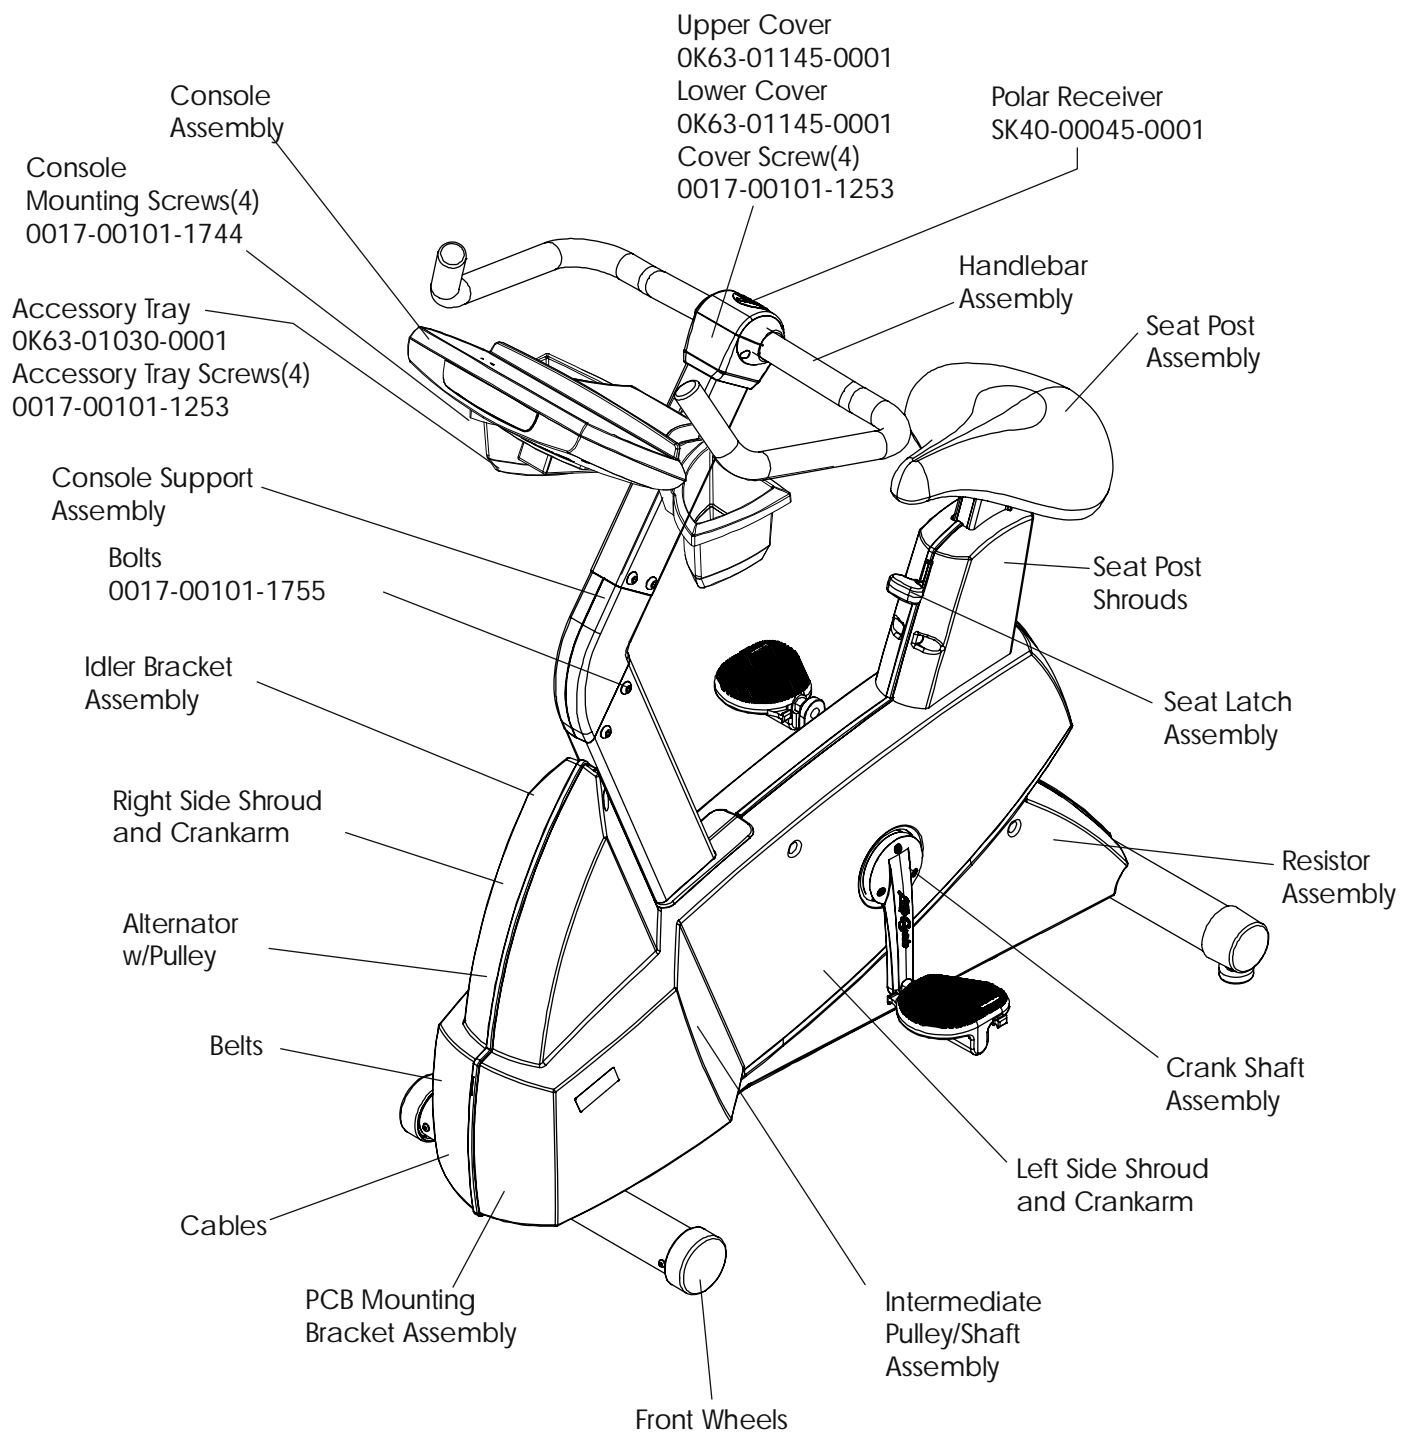

Life Cycle 93Ci
General Assembly

93C-0XXX-01
S/N LCB100001

Description	Part Number
Service Manual	M051-00K63-A069
Operators Manual	M051-00K63-A068
Network C-Safe Kit	GK63-00002-0003
Hardware Bag	GK63-00002-0044

Life Cycle 93Ci
Crankshaft and Bearing

93C-0XXX-01
S/N LCB100001

Life Cycle 93Ci
Console Support Assembly
AK63-00066-0001

93C-0XXX-01
S/N LCB100001

UNLABELED PARTS

DESCRIPTION	PART NO.
NUT 10-24 HEX C ST ZN B	0017-00103-0177
WSH 281-.750-064 FL-D ST BZ B	0017-00104-0458
TRAY: ACCESSORY;STEALTH;S/C-E	OK63-01030-0001
COVER: POLAR; BTM; SILVER BULLET S/C-D	OK63-01146-0001
CBL-ASSY: JACK/HR S/C-C	AK36-00021-0003
CARD: WARRANTY; COMMERCIAL +	M051-00K20-C408
INSTR: UNPACKING +	M051-00K63-A080
INSTR: ASSY; ENG +	M051-00K63-A081
ALTERNATOR-PULLEY ASSY: MFG. B	+AK63-00093-0000
PCB/BATTEY BRKT ASSY: MFG. B	AK63-00049-0000