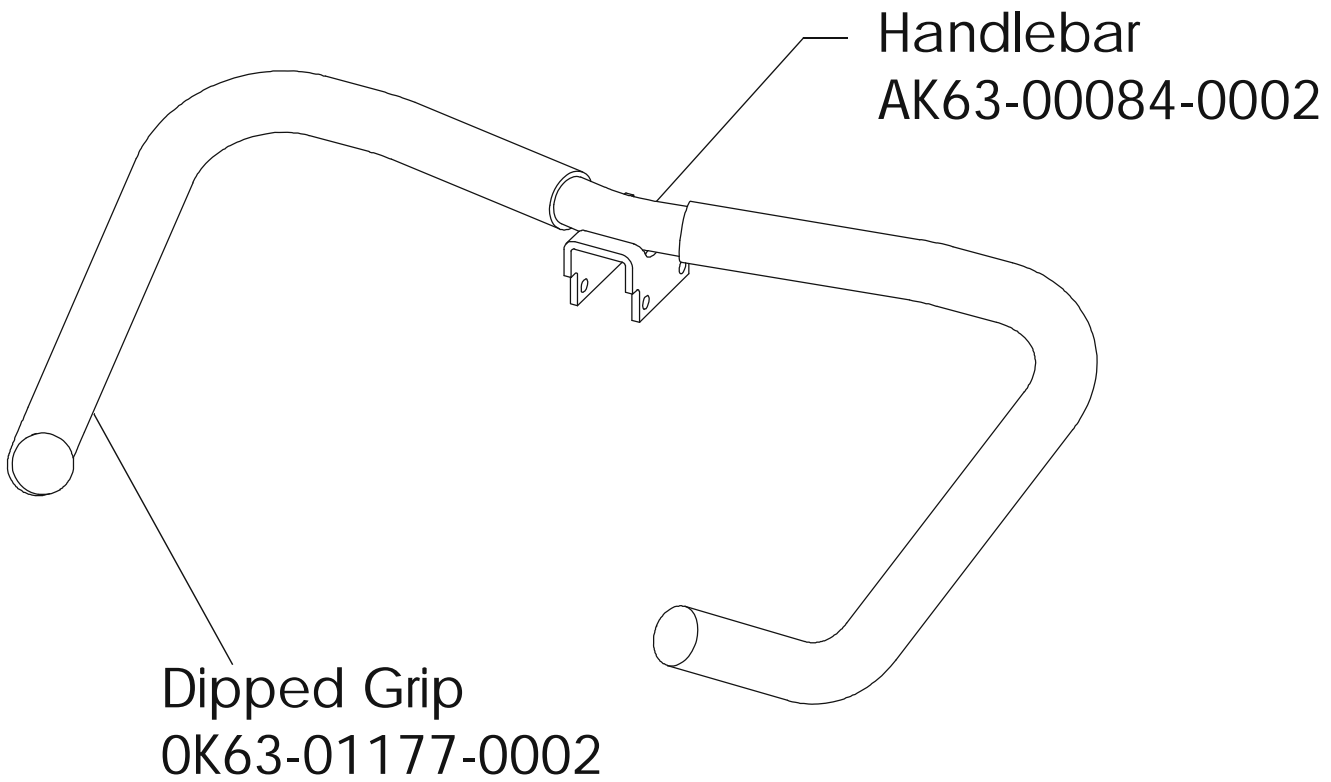

Life Cycle 93Ci
Crankshaft and Bearing

93C-0XXX-01
S/N LCB100001

Life Cycle 93Ci
Console Support Assembly
AK63-00066-0001

93C-0XXX-01
S/N LCB100001

UNLABELED PARTS

DESCRIPTION	PART NO.
NUT 10-24 HEX C ST ZN B	0017-00103-0177
WSH 281-.750-064 FL-D ST BZ B	0017-00104-0458
TRAY: ACCESSORY;STEALTH;S/C-E	OK63-01030-0001
COVER: POLAR; BTM; SILVER BULLET S/C-D	OK63-01146-0001
CBL-ASSY: JACK/HR S/C-C	AK36-00021-0003
CARD: WARRANTY; COMMERCIAL +	M051-00K20-C408
INSTR: UNPACKING +	M051-00K63-A080
INSTR: ASSY; ENG +	M051-00K63-A081
ALTERNATOR-PULLEY ASSY: MFG. B	+AK63-00093-0000
PCB/BATTEY BRKT ASSY: MFG. B	AK63-00049-0000