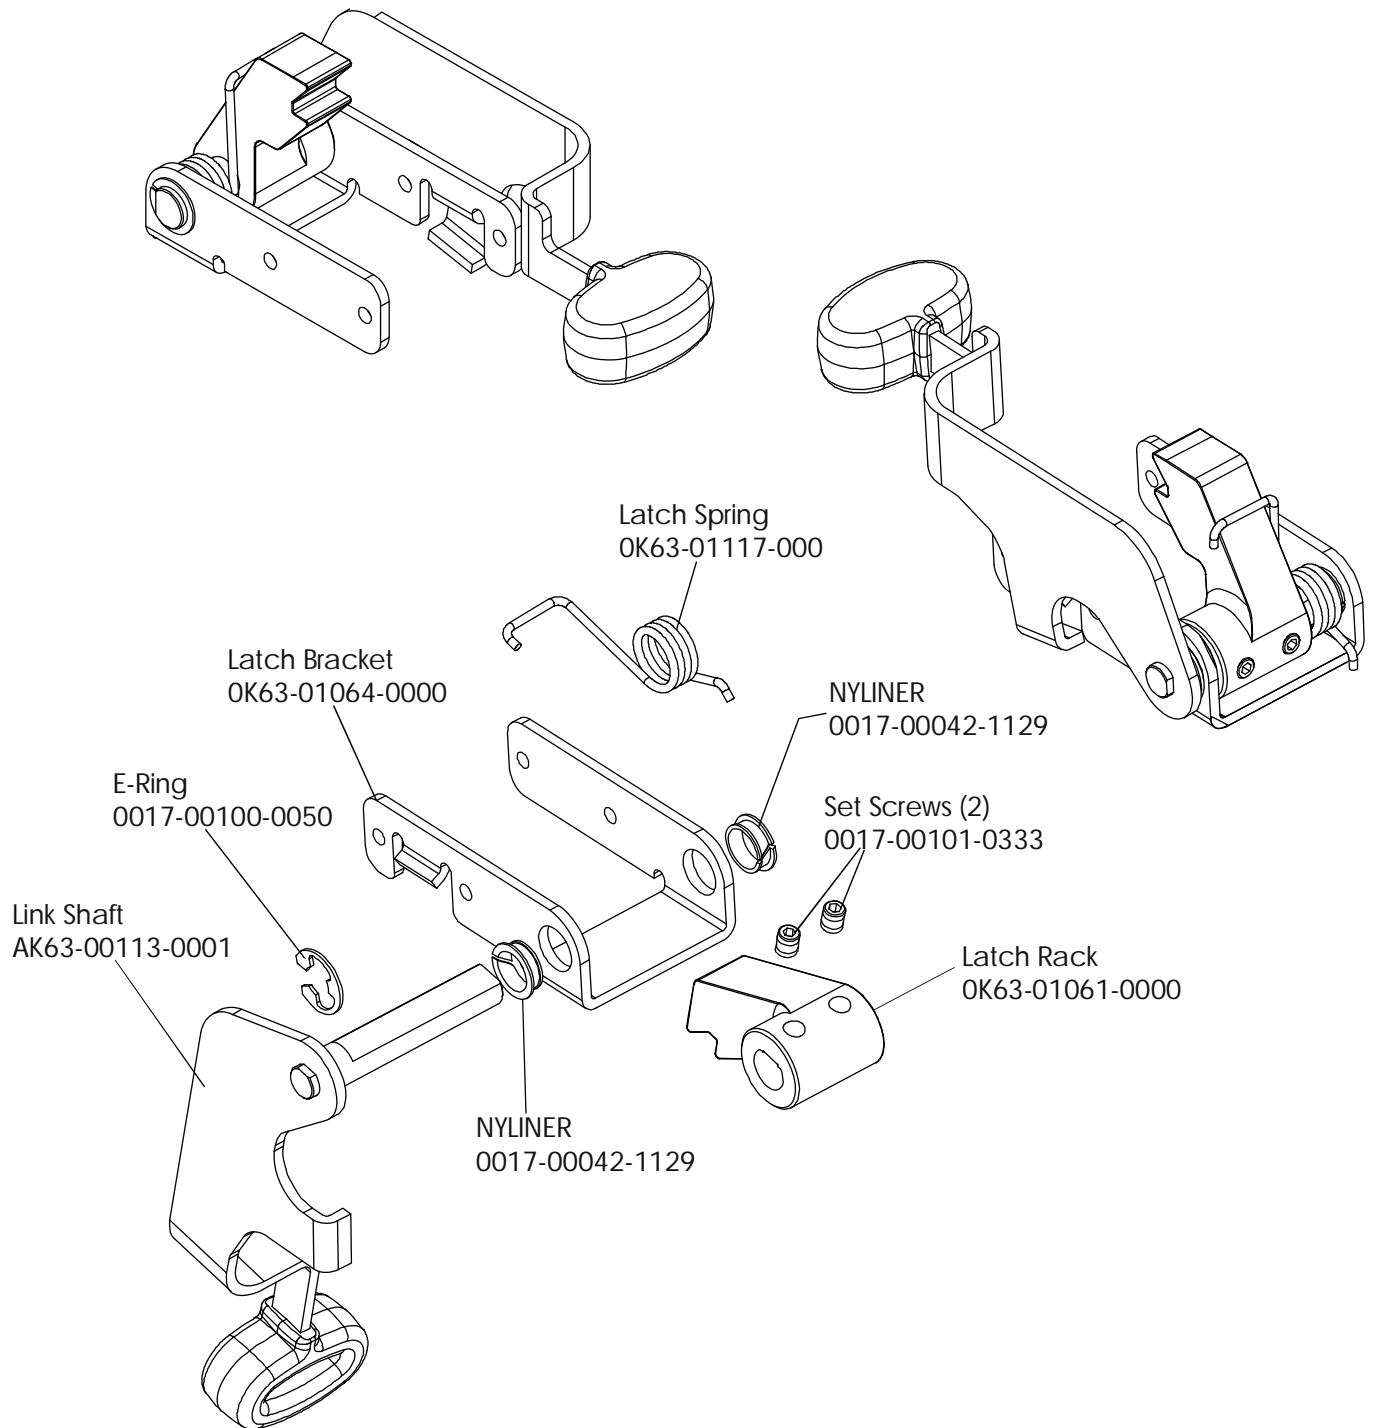

Life Cycle 93Ci
General Assembly

93C-0XXX-01
S/N LCB100001

Description	Part Number
Service Manual	M051-00K63-A069
Operators Manual	M051-00K63-A068
Network C-Safe Kit	GK63-00002-0003
Hardware Bag	GK63-00002-0044

Life Cycle 93Ci
Crankshaft and Bearing

93C-0XXX-01
S/N LCB100001

Life Cycle 93Ci
Console Support Assembly
AK63-00066-0001

93C-0XXX-01
S/N LCB100001

UNLABELED PARTS

DESCRIPTION	PART NO.
NUT 10-24 HEX C ST ZN B	0017-00103-0177
WSH 281-.750-064 FL-D ST BZ B	0017-00104-0458
TRAY: ACCESSORY;STEALTH;S/C-E	OK63-01030-0001
COVER: POLAR; BTM; SILVER BULLET S/C-D	OK63-01146-0001
CBL-ASSY: JACK/HR S/C-C	AK36-00021-0003
CARD: WARRANTY; COMMERCIAL +	M051-00K20-C408
INSTR: UNPACKING +	M051-00K63-A080
INSTR: ASSY; ENG +	M051-00K63-A081
ALTERNATOR-PULLEY ASSY: MFG. B	+AK63-00093-0000
PCB/BATTEY BRKT ASSY: MFG. B	AK63-00049-0000

Life Cycle 93Ci	93C-0XXX-01
Cables	S/N LCB100001