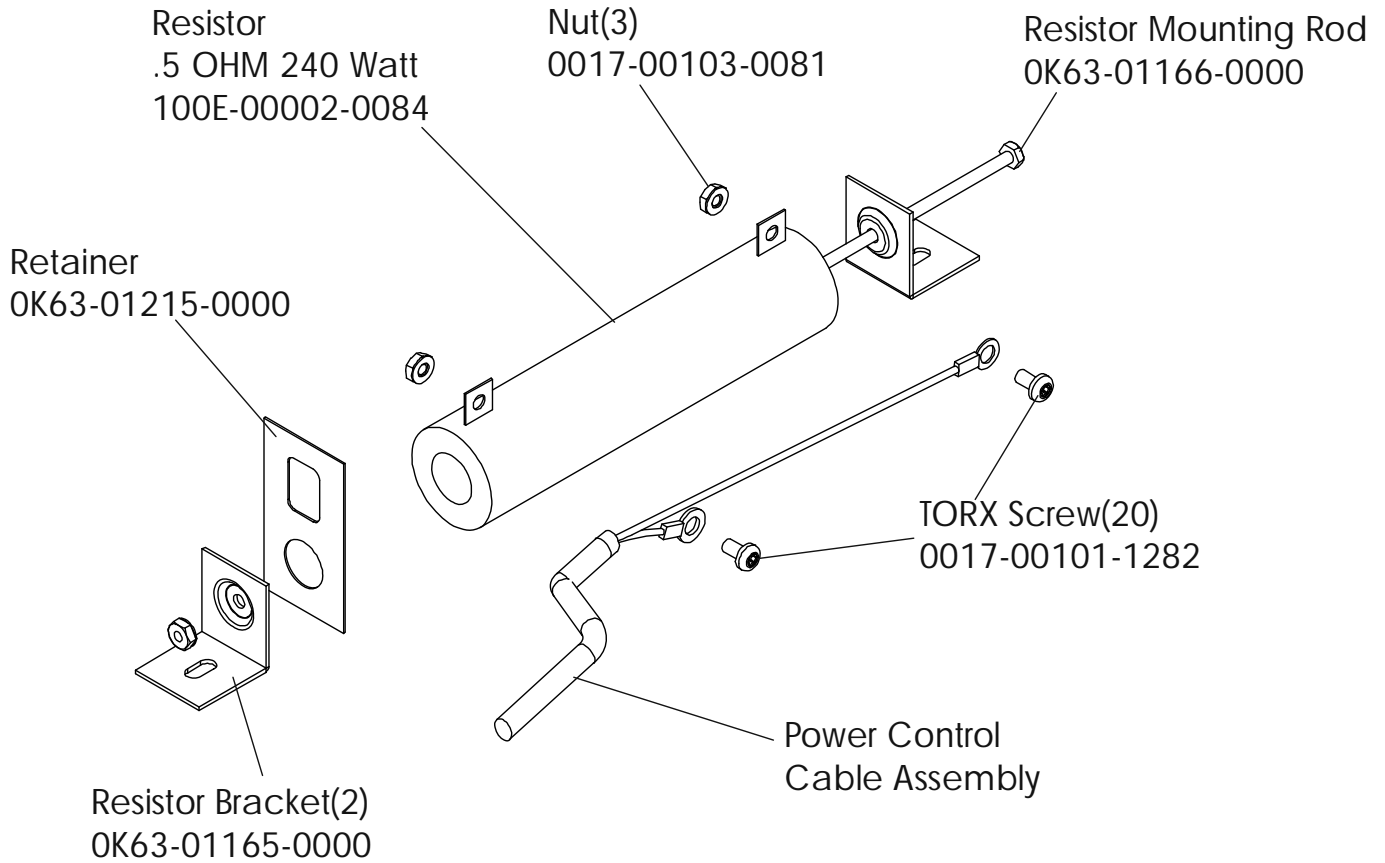

Life Cycle 93Ci
Crankshaft and Bearing

93C-0XXX-01
S/N LCB100001

Life Cycle 93Ci
Console Support Assembly
AK63-00066-0001

93C-0XXX-01
S/N LCB100001

UNLABELED PARTS

DESCRIPTION	PART NO.
NUT 10-24 HEX C ST ZN B	0017-00103-0177
WSH 281-.750-064 FL-D ST BZ B	0017-00104-0458
TRAY: ACCESSORY;STEALTH;S/C-E	OK63-01030-0001
COVER: POLAR; BTM; SILVER BULLET S/C-D	OK63-01146-0001
CBL-ASSY: JACK/HR S/C-C	AK36-00021-0003
CARD: WARRANTY; COMMERCIAL +	M051-00K20-C408
INSTR: UNPACKING +	M051-00K63-A080
INSTR: ASSY; ENG +	M051-00K63-A081
ALTERNATOR-PULLEY ASSY: MFG. B	+AK63-00093-0000
PCB/BATTEY BRKT ASSY: MFG. B	AK63-00049-0000

Life Cycle 93Ci	93C-0XXX-01
Cables	S/N LCB100001